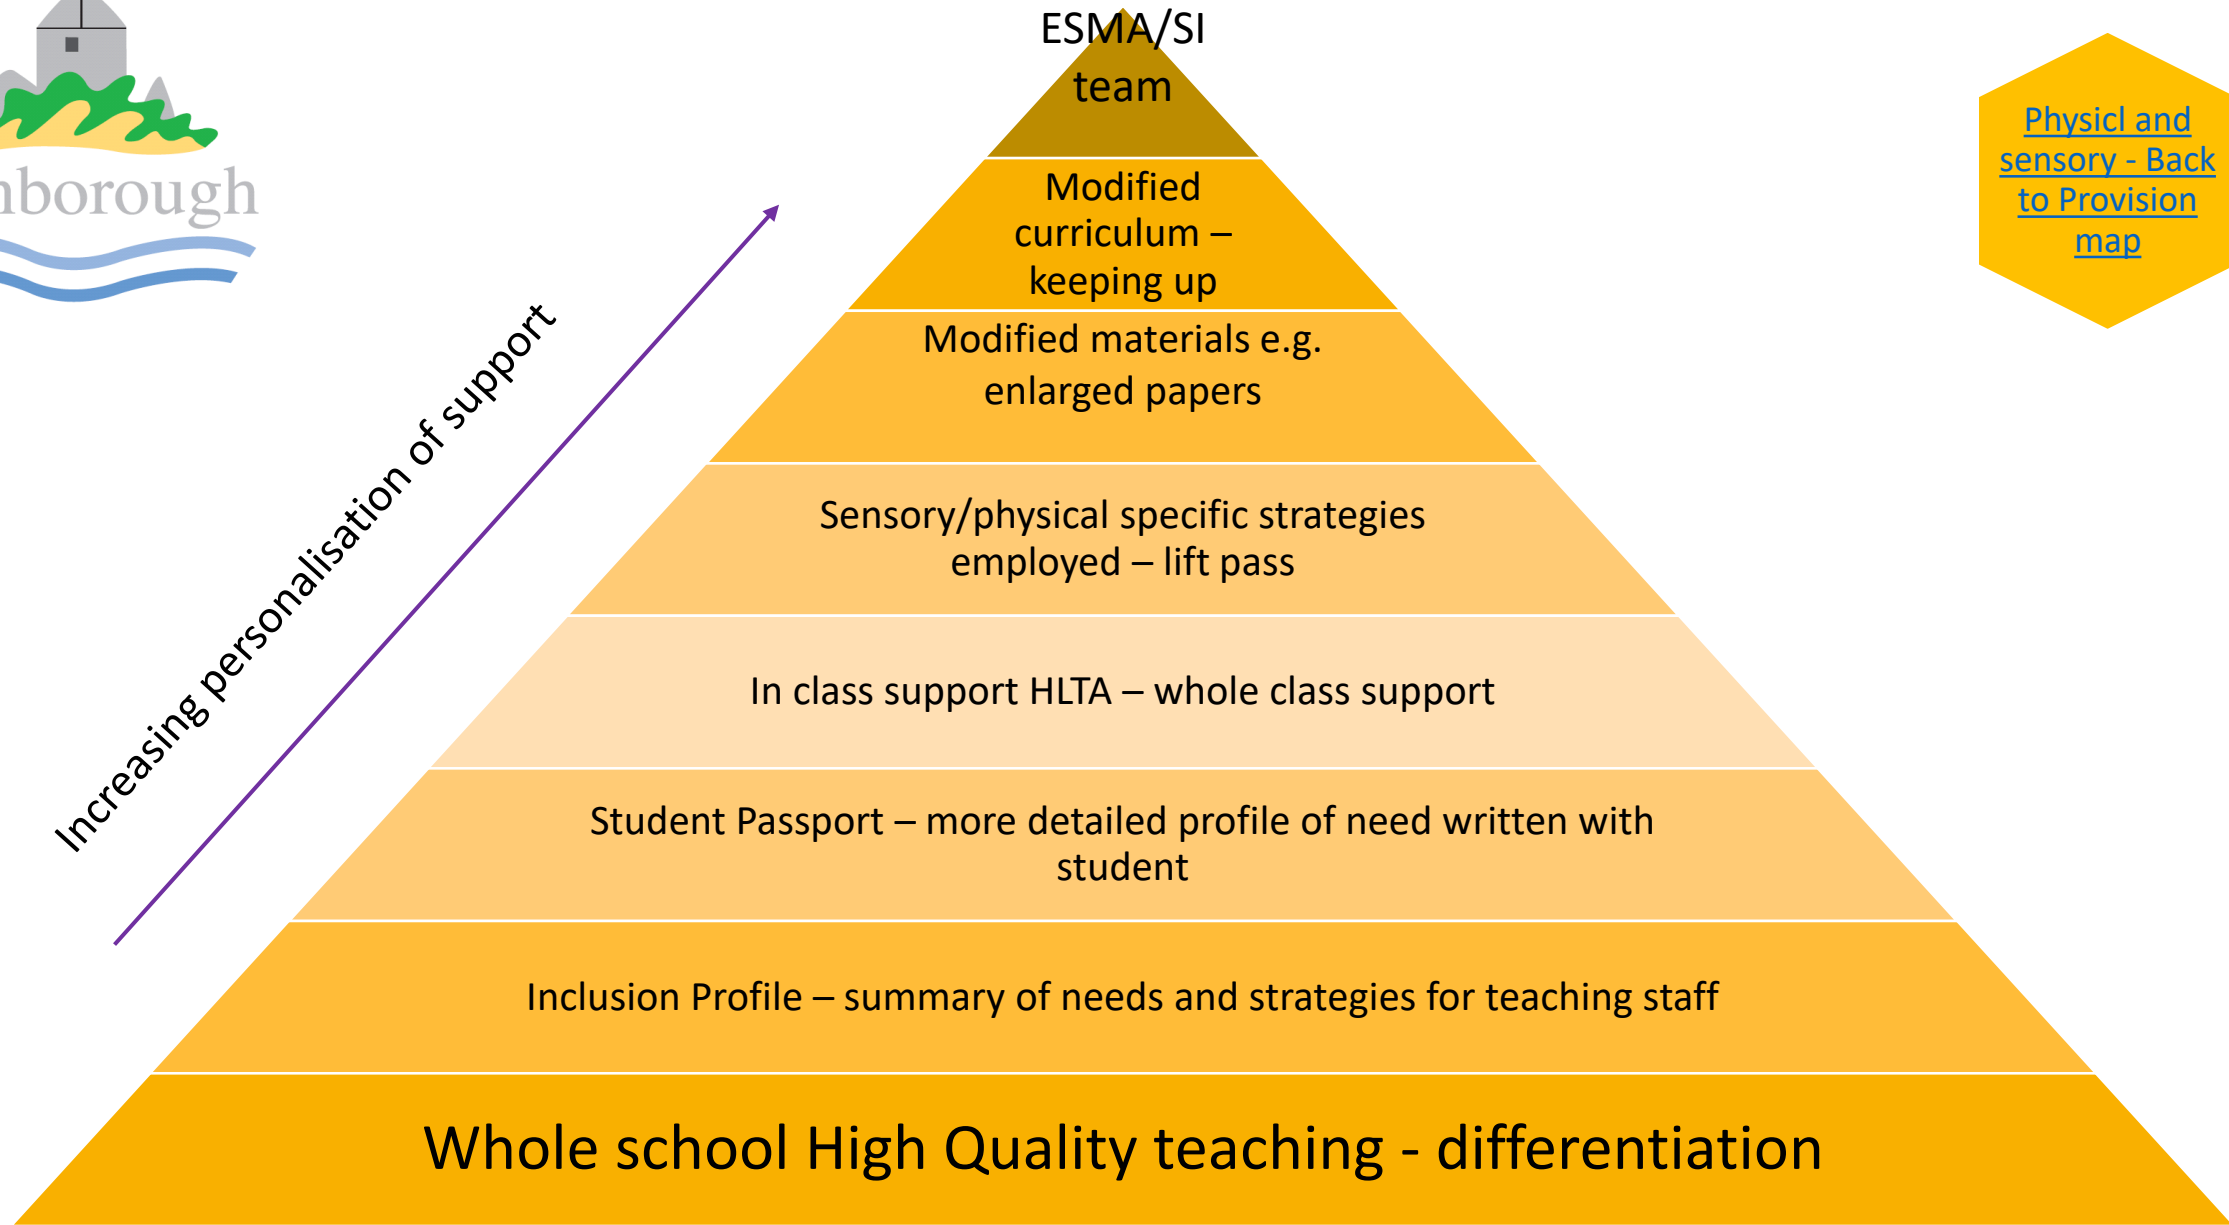

Provision map for Stanborough School

Click on the hexagon here to see provision available.

Click on hexagon there to return to this page.

Increasing personalisation of support

[Social emotional
and mental
health Back to
Provision map](#)

Increasing personalisation of support

[Behaviour - Back to Provision map](#)