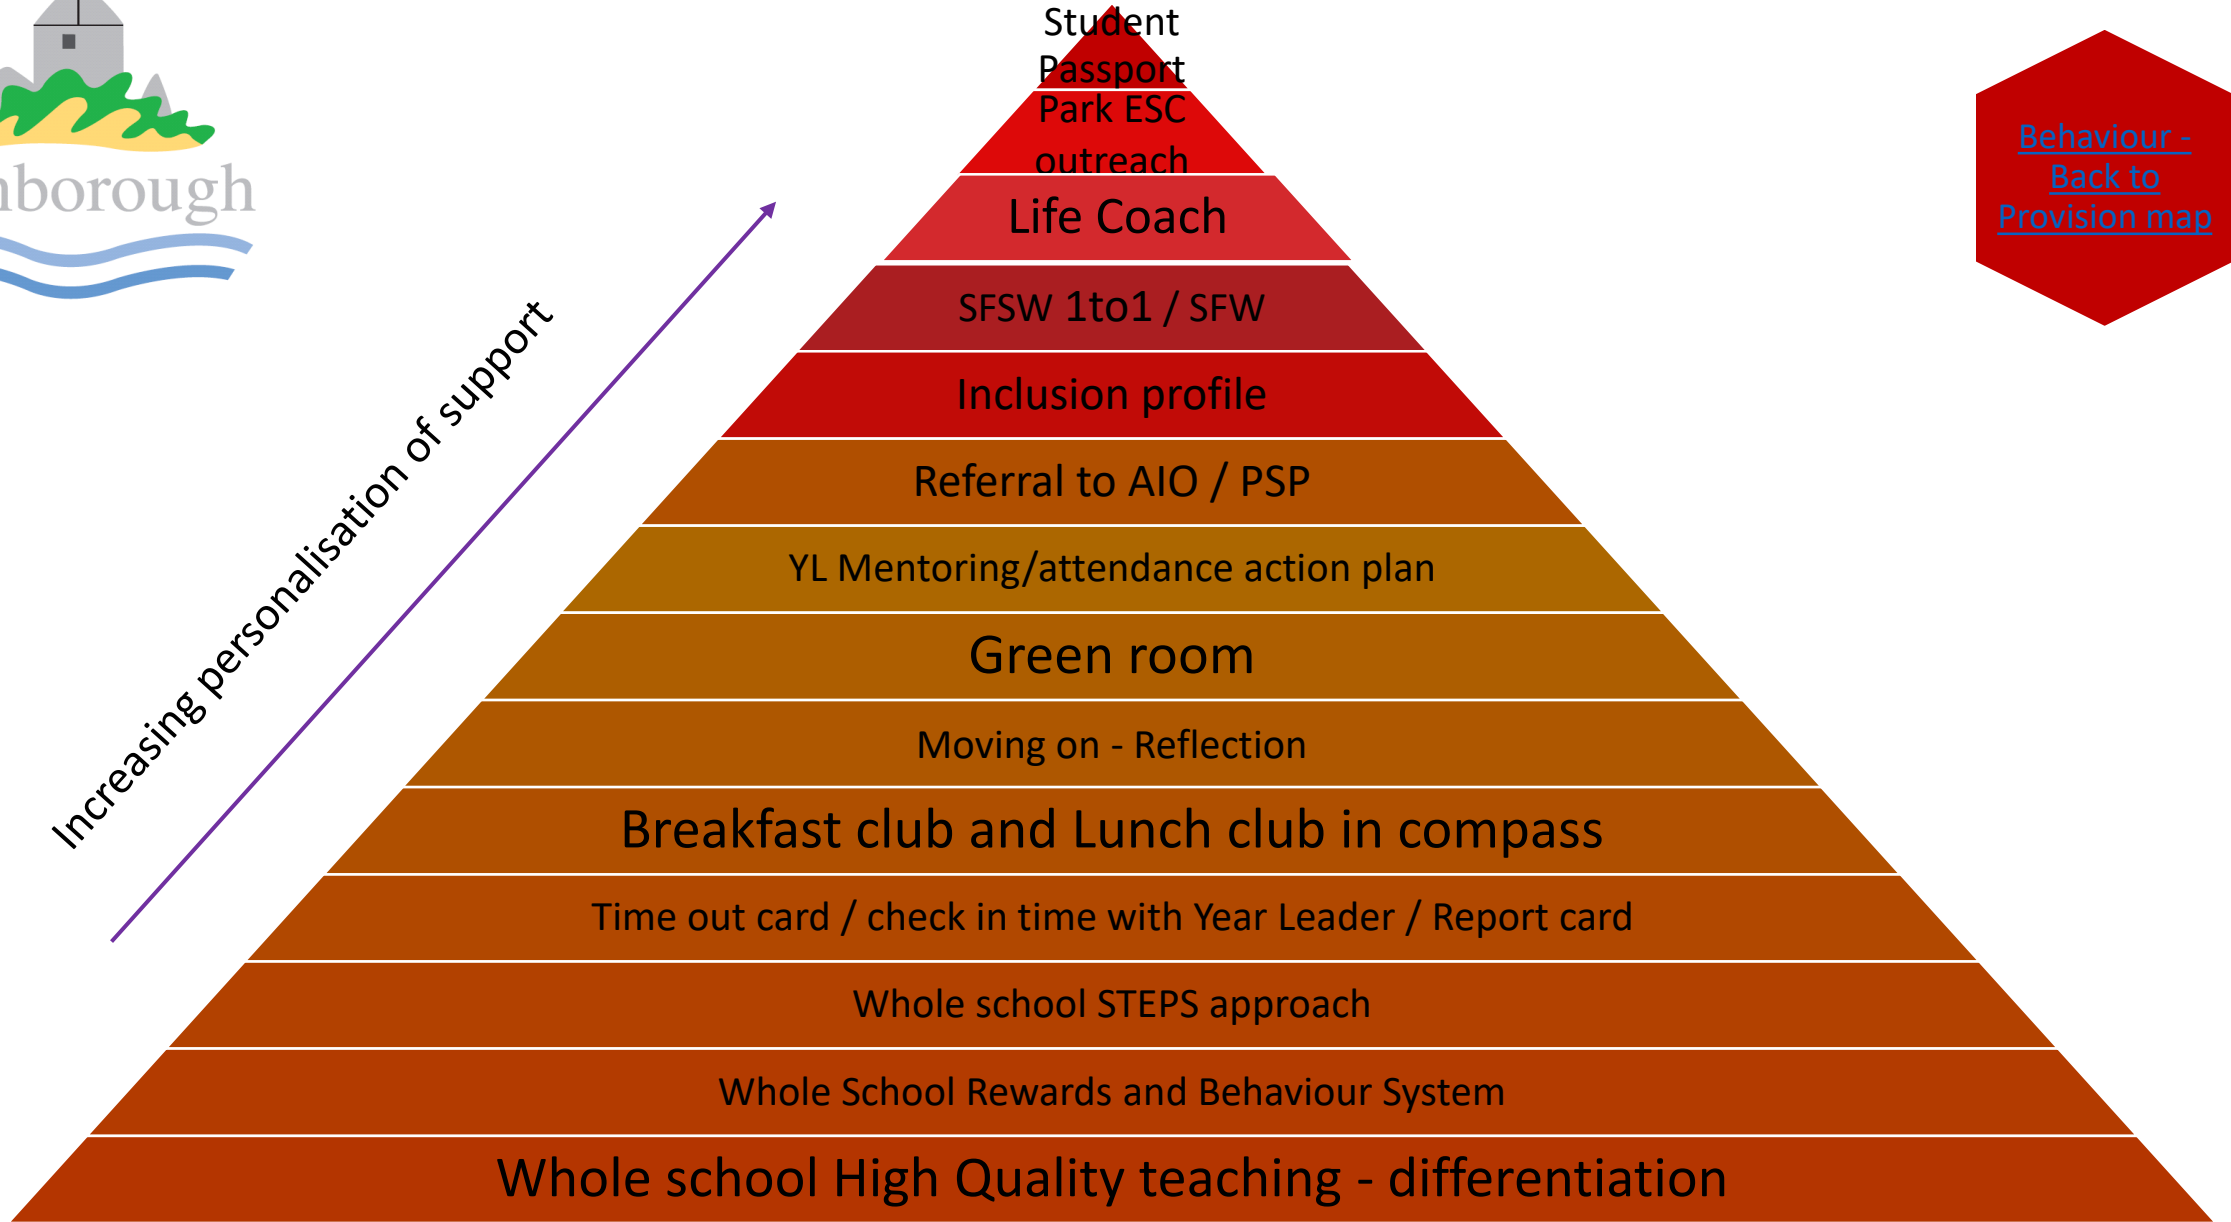

Provision map for Stanborough School

Click on the hexagon here to see provision available.

Click on hexagon there to return to this page.

Increasing personalisation of support

[Social emotional
and mental
health Back to
Provision map](#)

Increasing personalisation of support

[Behaviour - Back to Provision map](#)