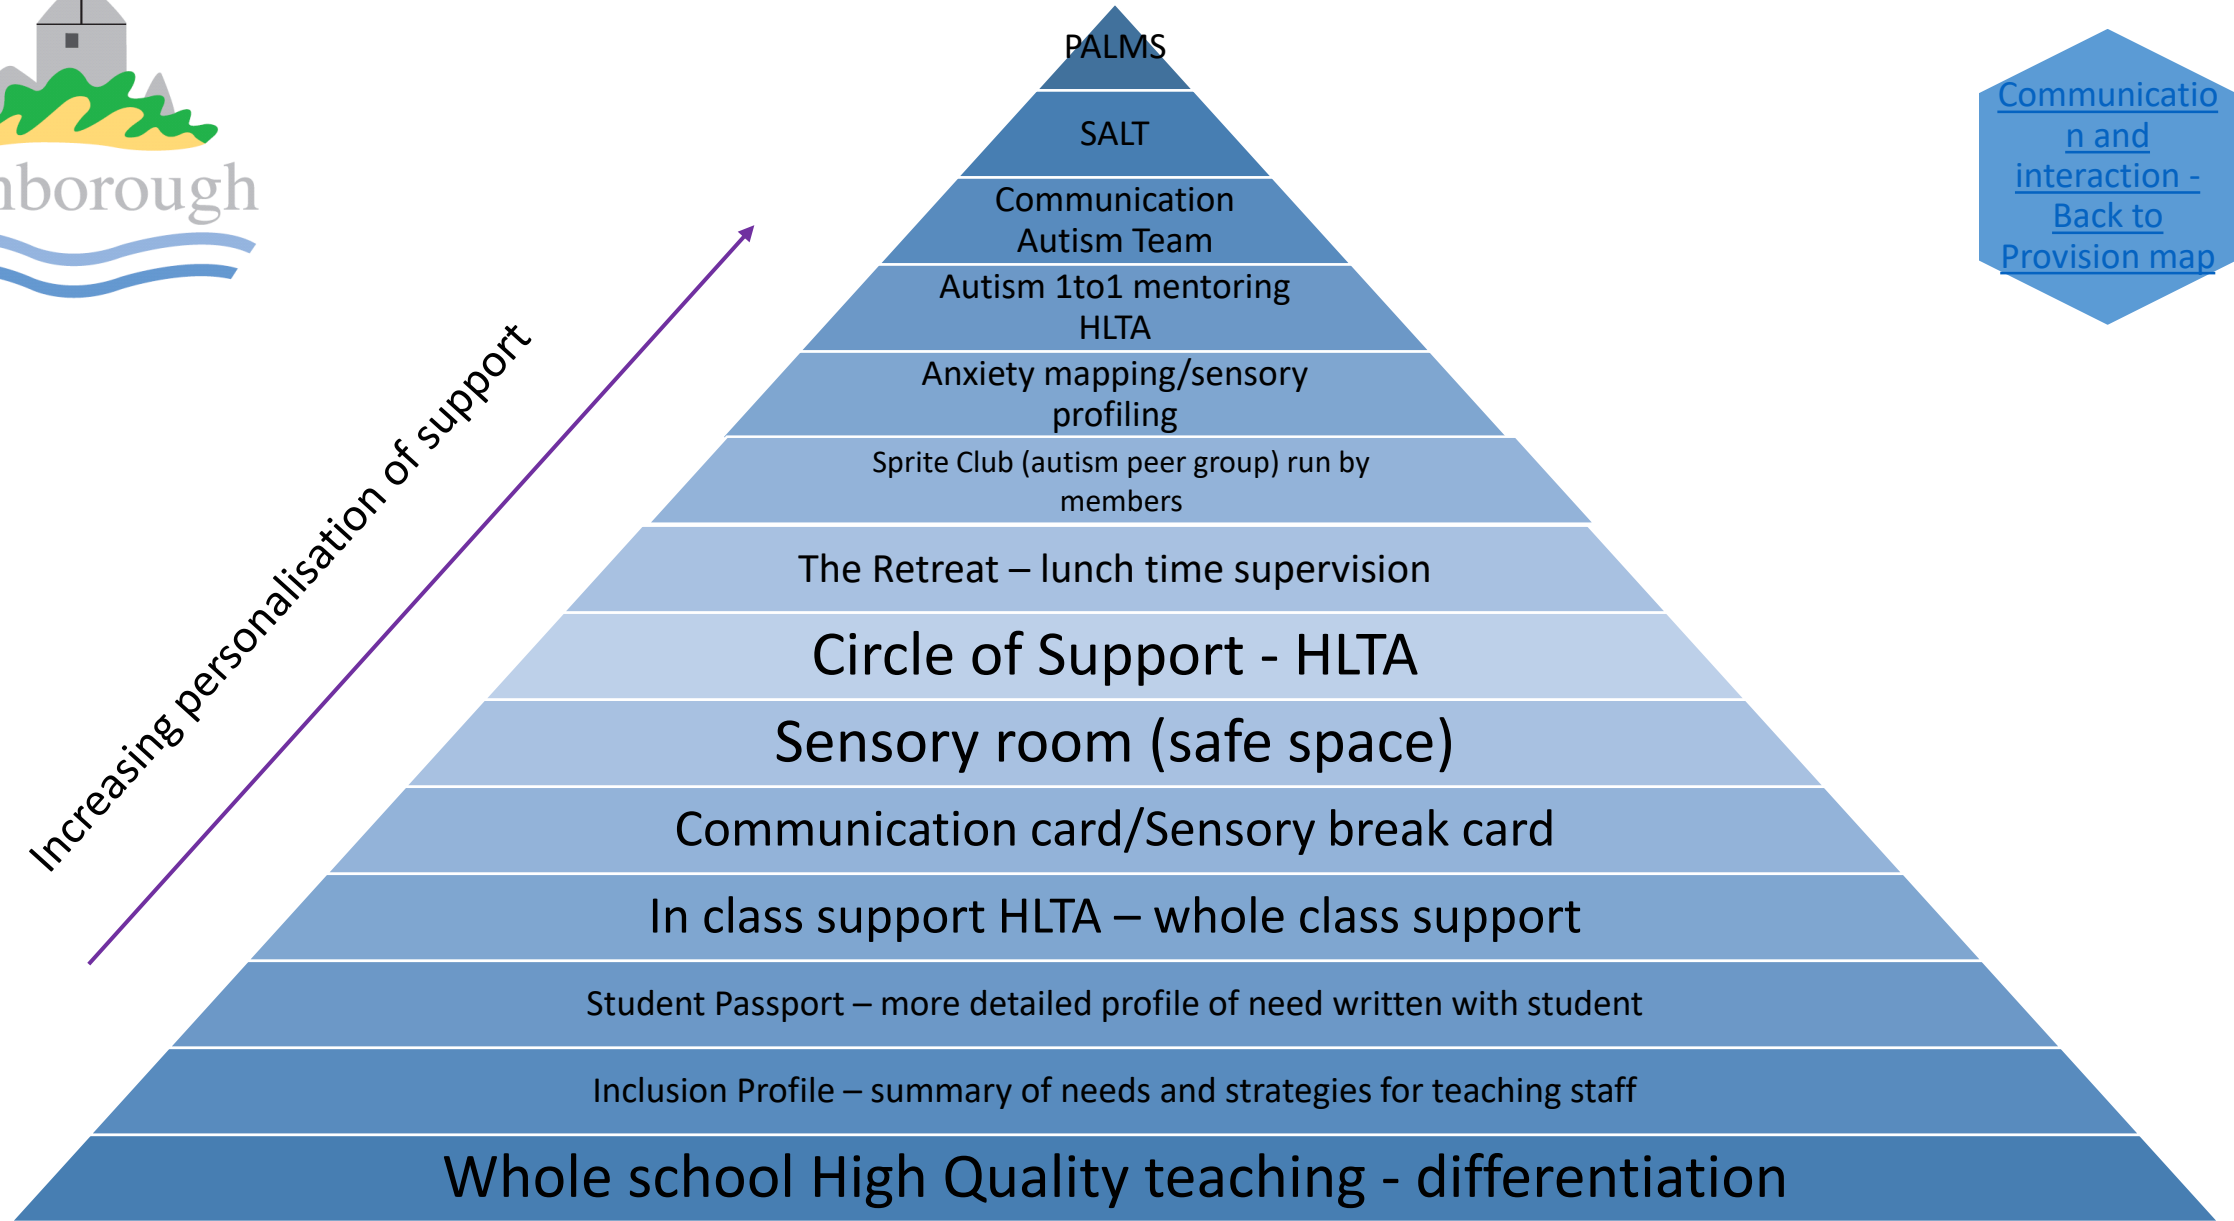

Provision map for Stanborough School

Click on the hexagon here to see provision available.

Click on hexagon there to return to this page.

Increasing personalisation of support

[Social emotional
and mental
health Back to
Provision map](#)

Increasing personalisation of support

[Behaviour - Back to Provision map](#)