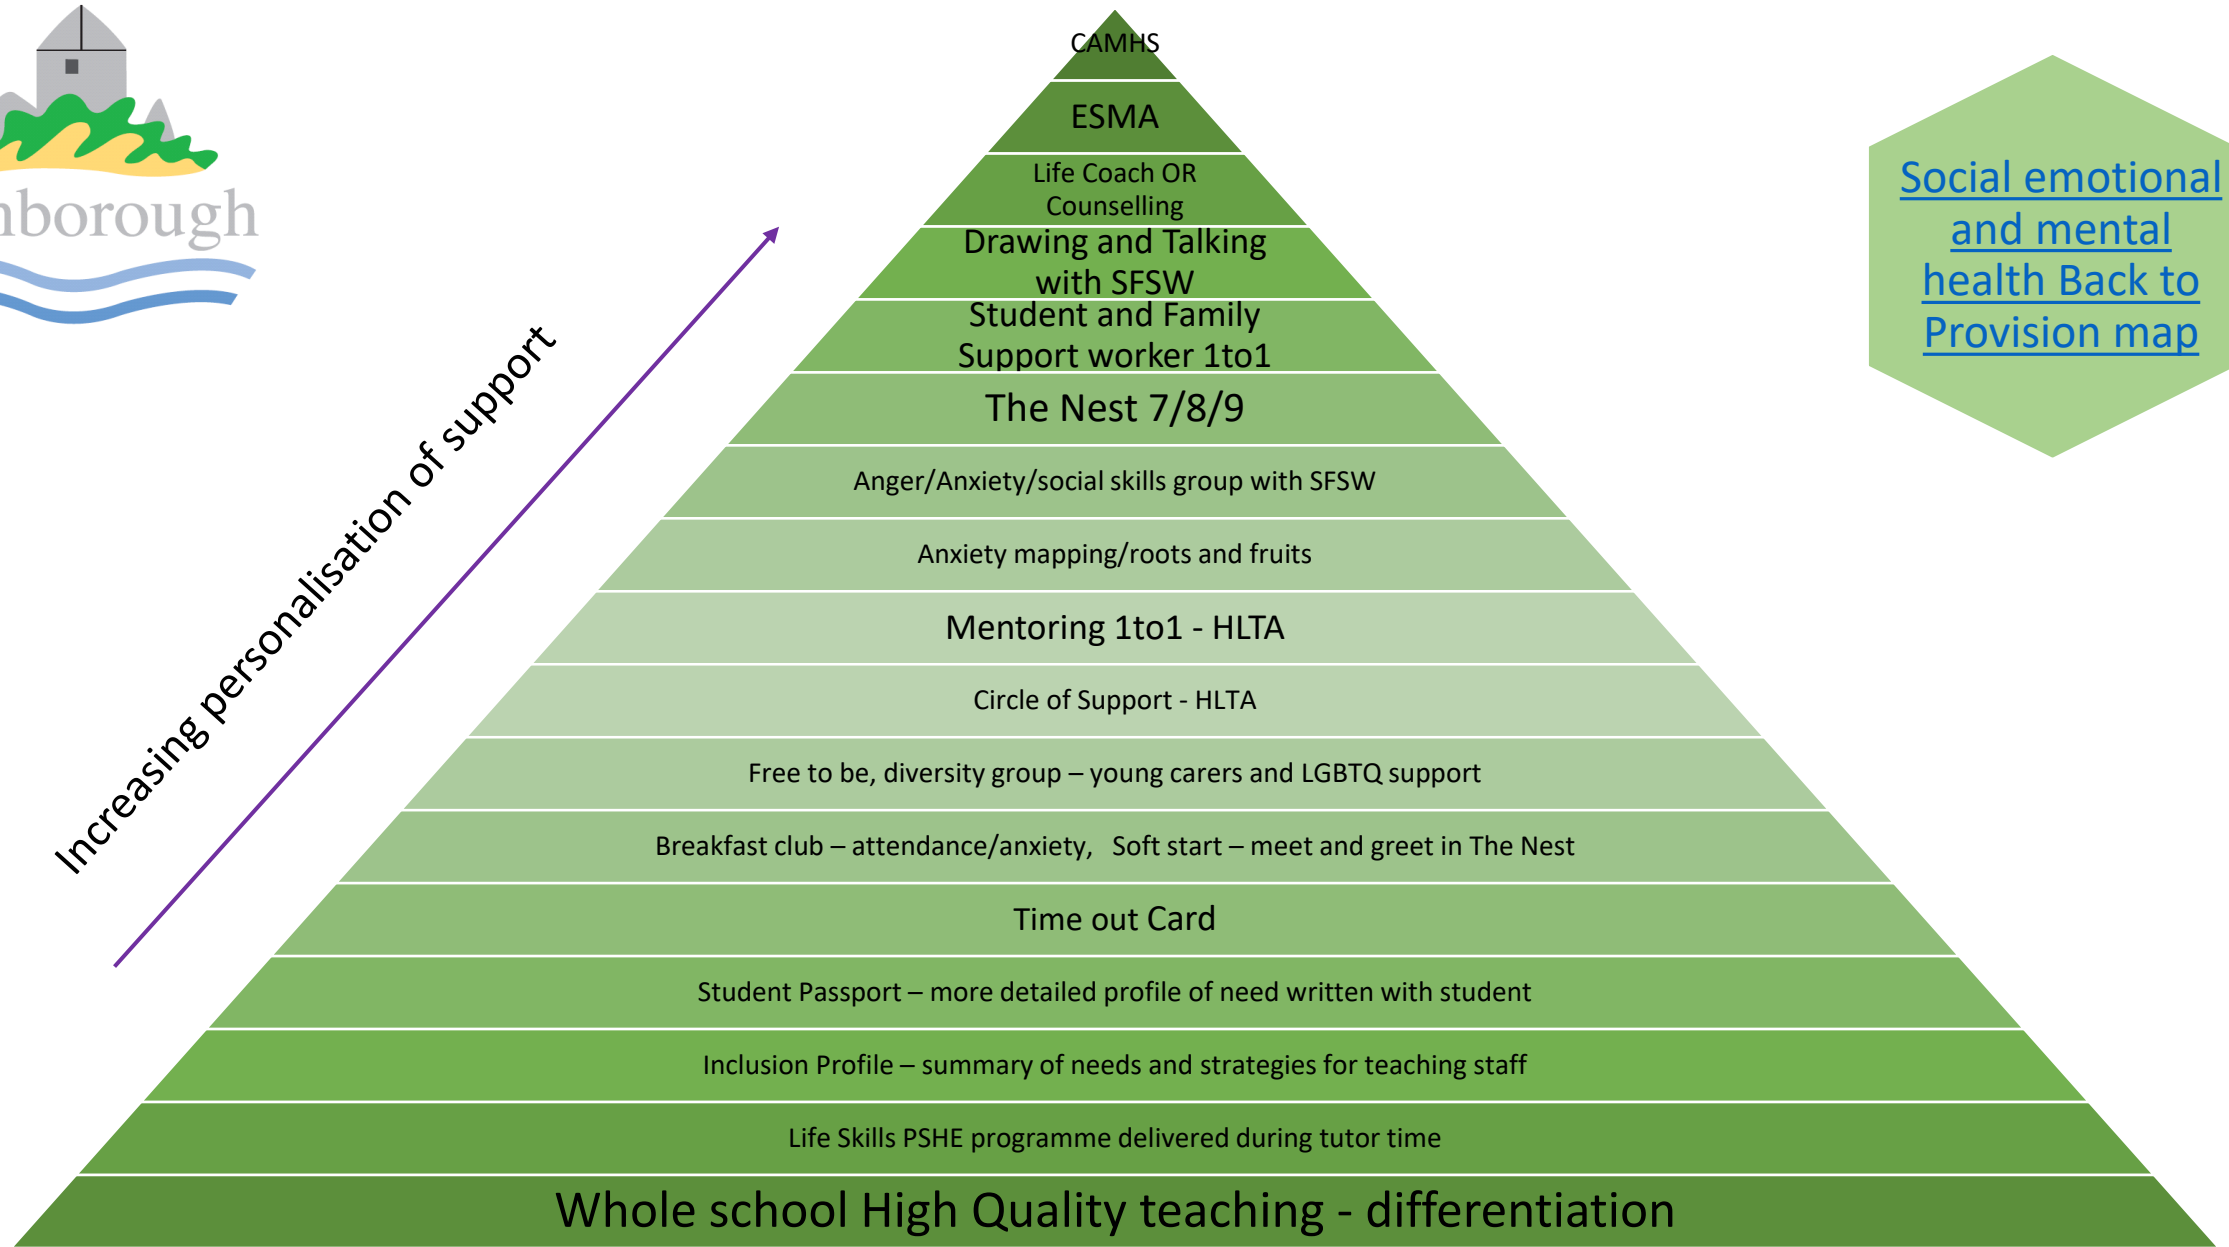

Provision map for Stanborough School

Click on the hexagon here to see provision available.

Click on hexagon there to return to this page.

Increasing personalisation of support

[Social emotional
and mental
health Back to
Provision map](#)

Increasing personalisation of support

[Behaviour - Back to Provision map](#)