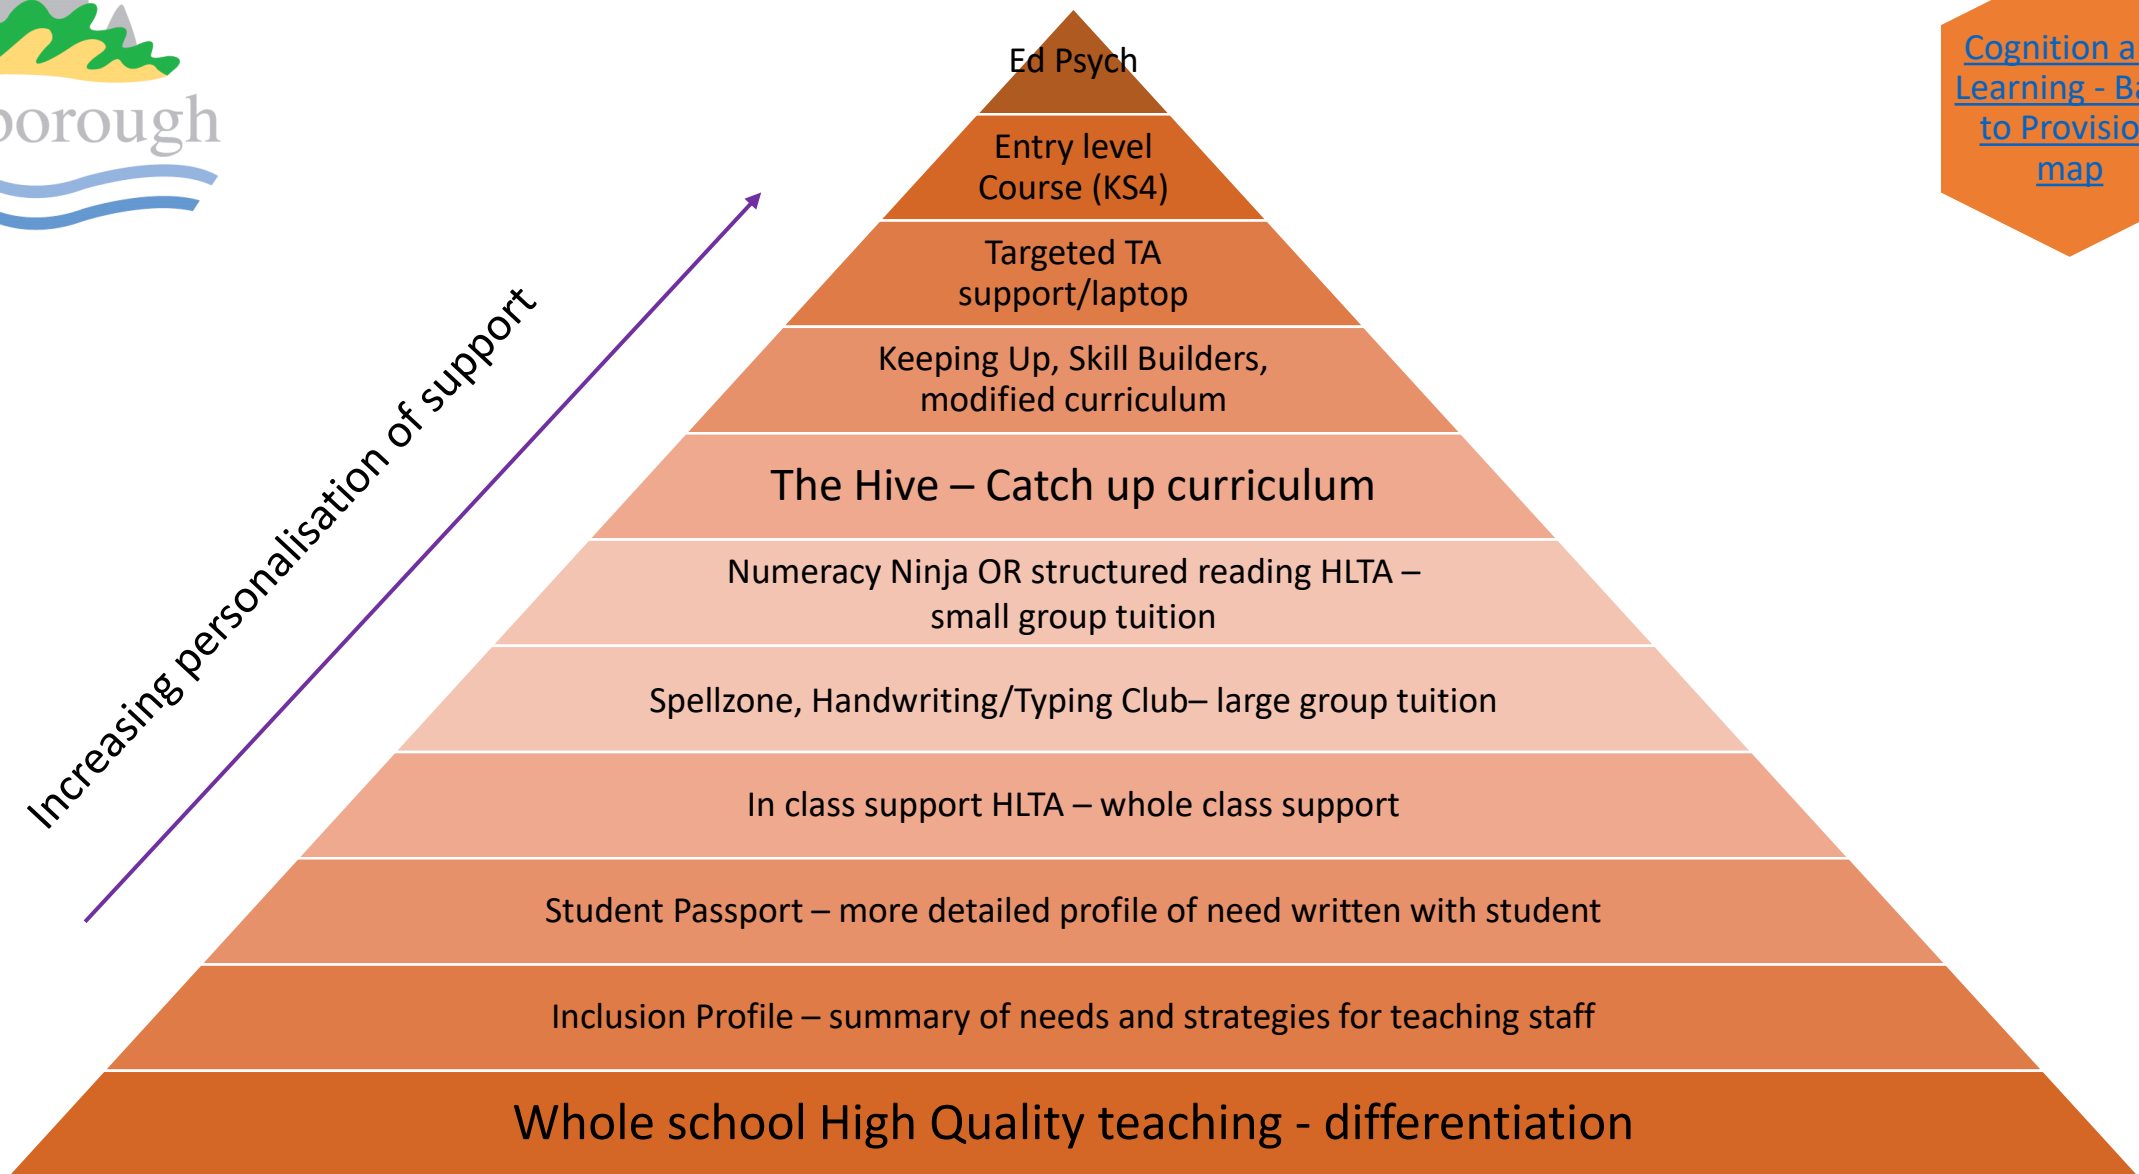

Provision map for Stanborough School

Click on the hexagon here to see provision available.

Click on hexagon there to return to this page.

Increasing personalisation of support

[Social emotional
and mental
health Back to
Provision map](#)

Increasing personalisation of support

[Behaviour - Back to Provision map](#)