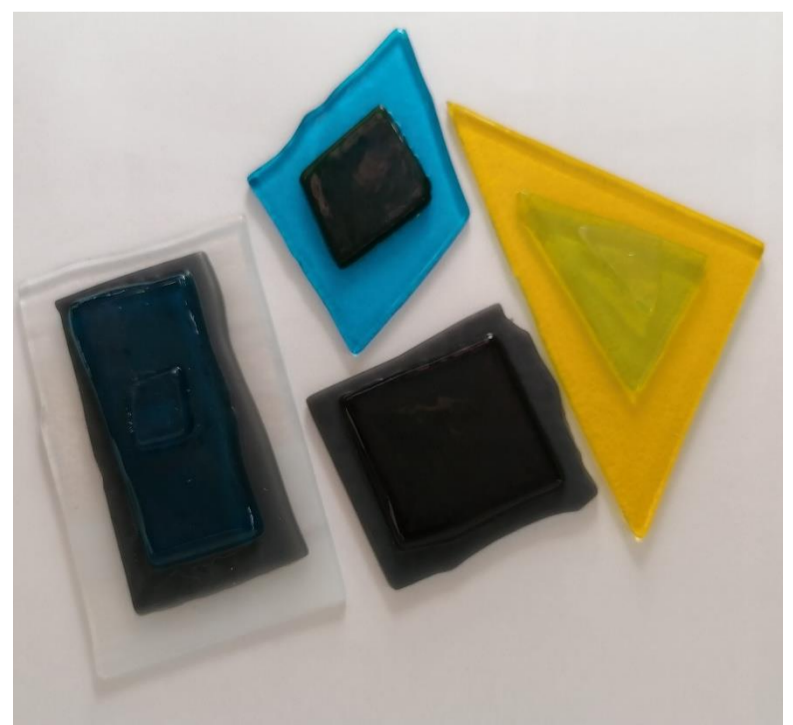

Material exploration

Imani in yr. 13 has been trying to melt glass this week! She has used the kiln to fuse layers of coloured glass together. Previously she has drawn pieces of jewellery and 3D printed some forms. Well done Imani, we can't wait to see what comes next!